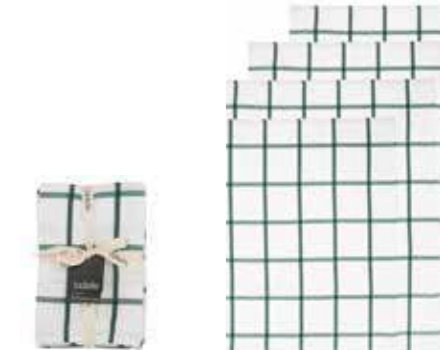

33687
Grid Green 4pk Kitchen Towel
4-er Pack Geschirrtücher Grün
Cotton/Recycled Cotton
Baumwolle/Recycelte Baumwolle
45x70cm
Pack Size: 6 | VE: 6

Grid **NEW**

Our Grid kitchen towels effortlessly blend functionality and style. They are perfect for everything from drying dishes to everyday clean-ups.