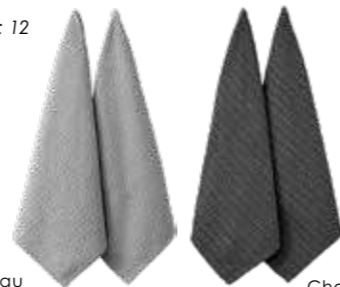

Eco Recycled 2pk Kitchen Towel
2-er Pack Geschirrtücher
Recycled Cotton/Polyester
Recycelte Baumwolle/Polyester
50x70cm
Pack Size: 12 | VE: 12

33090
Light Grey | Hellgrau

33091
Charcoal | Anthrazit

Eco Recycled 2pk Kitchen Towel
2-er Pack Geschirrtücher
Recycled Cotton/Polyester
Recycelte Baumwolle/Polyester
50x70cm
Pack Size: 12 | VE: 12