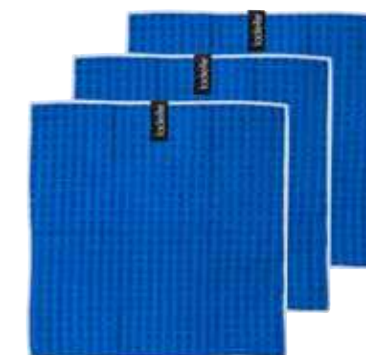

33605
Mega Waffle Microfibre
Blue 3pk Dishcloth
3-er Pack Spültücher Blau
Polyester/Polyamide
Polyester/ Polyamid
30x30cm
Pack Size: 6 | VE: 6