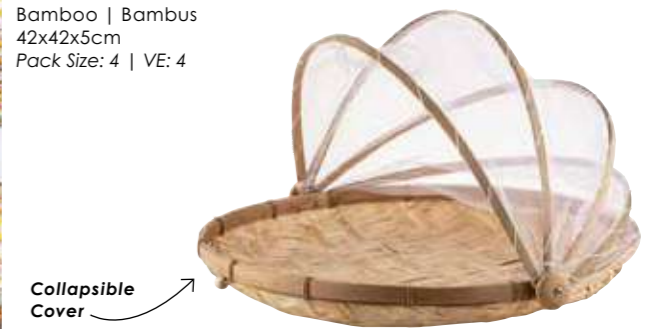

Bamboo

Our woven bamboo collection is a stylish and practical solution for keeping summer bugs and flies away from your food, whether you're eating indoors or outdoors. Each item has been beautifully handcrafted, showcasing natural bamboo with subtle colour variations that render it truly unique.

63003
Bamboo Woven Collapsible Food Cover
Zeltkorb für Lebensmittel Geflochten Klappbar

Bamboo | Bambus
42x42x5cm
Pack Size: 4 | VE: 4