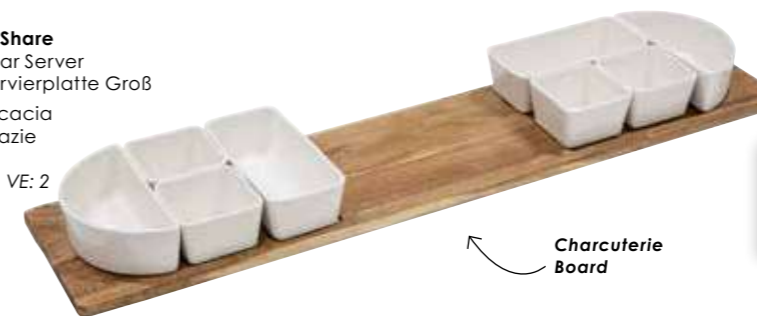

# Alto Serve & Share

Alto Modular serveware is a versatile and modern addition to your dining collection. The off-white bowls can be rearranged for a customized serving experience, while the beautiful Acacia timber tray provides a warm contrast. Suitable for any occasion, from casual family gatherings to elegant dinner parties, Alto Modular serveware adds sophistication and style to your table setting.

64207  
**Alto Serve & Share**  
41cm Spinning Server  
Modulare Servierplatte Drehbar  
Porcelain/ Acacia | Porzellan/Akazie  
41x41x7cm  
Pack Size: 2 | VE: 2

Large 40cm Spinning Server

64208  
**Alto Serve & Share**  
Small Modular Server  
Modulare Servierplatte Klein  
Porcelain/ Acacia  
Porzellan/Akazie  
42.5x21x7cm  
Pack Size: 3 | VE: 3

64209  
**Alto Serve & Share**  
Medium Modular Server  
Modulare Servierplatte Medium  
Porcelain/ Acacia  
Porzellan/Akazie  
60.5x21x7cm  
Pack Size: 2 | VE: 2

64210  
**Alto Serve & Share**  
Large Modular Server  
Modulare Servierplatte Groß  
Porcelain/ Acacia  
Porzellan/Akazie  
88.5x21x7cm  
Pack Size: 2 | VE: 2