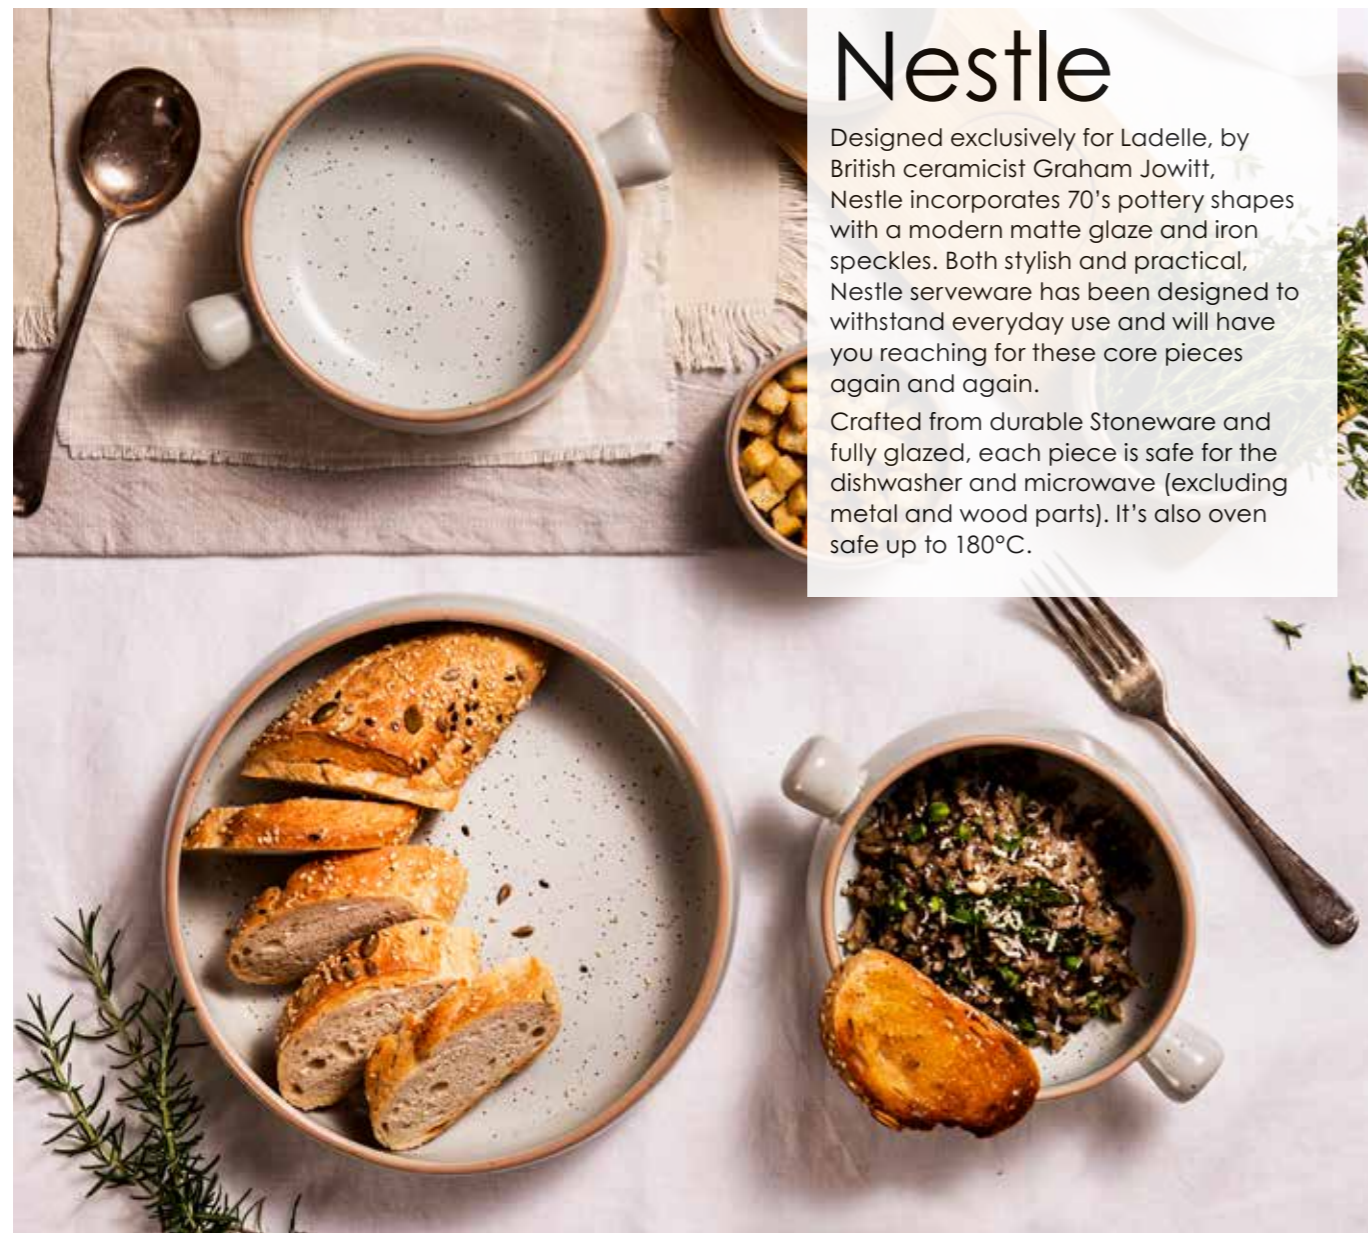

72737  
**Croft** 30cm Serving Bowl  
30cm Servierschale  
Stoneware | Steinzeug  
30x30x9cm  
Pack Size: 3 | VE: 3

60512  
**Croft** Oil & Vinegar Set  
Essig & Öl-Set  
Stoneware | Steinzeug  
7.4x4.9x19cm 480ml  
Pack Size: 4 | VE: 4