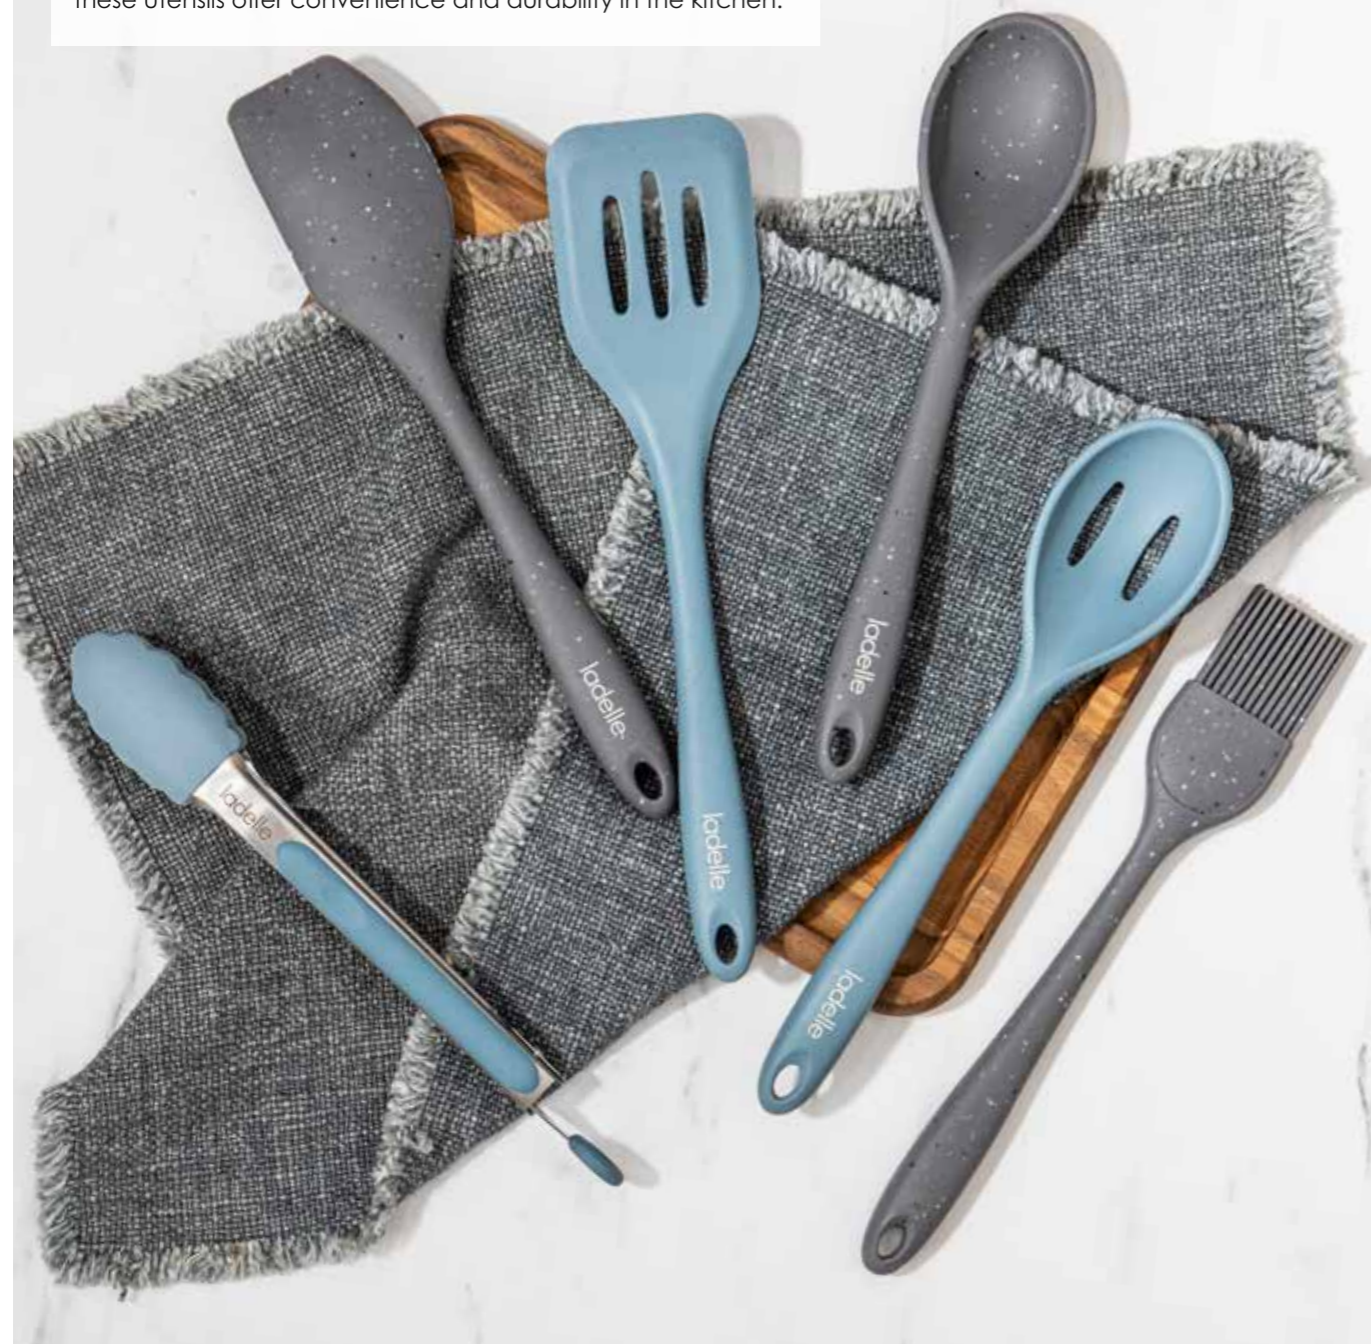

Craft

Introducing the Craft Silicone Utensil Set. Made from European-grade silicone, these versatile utensils are safe for all cookware and heat resistant. BPA-free and dishwasher safe, these utensils offer convenience and durability in the kitchen.

80245
Craft Blue 5pc Utensil Set
5-teiliges Utensilien-Set Blau
Silicone | Silikon
Assorted | Assortiert
Pack Size: 6 | VE: 6